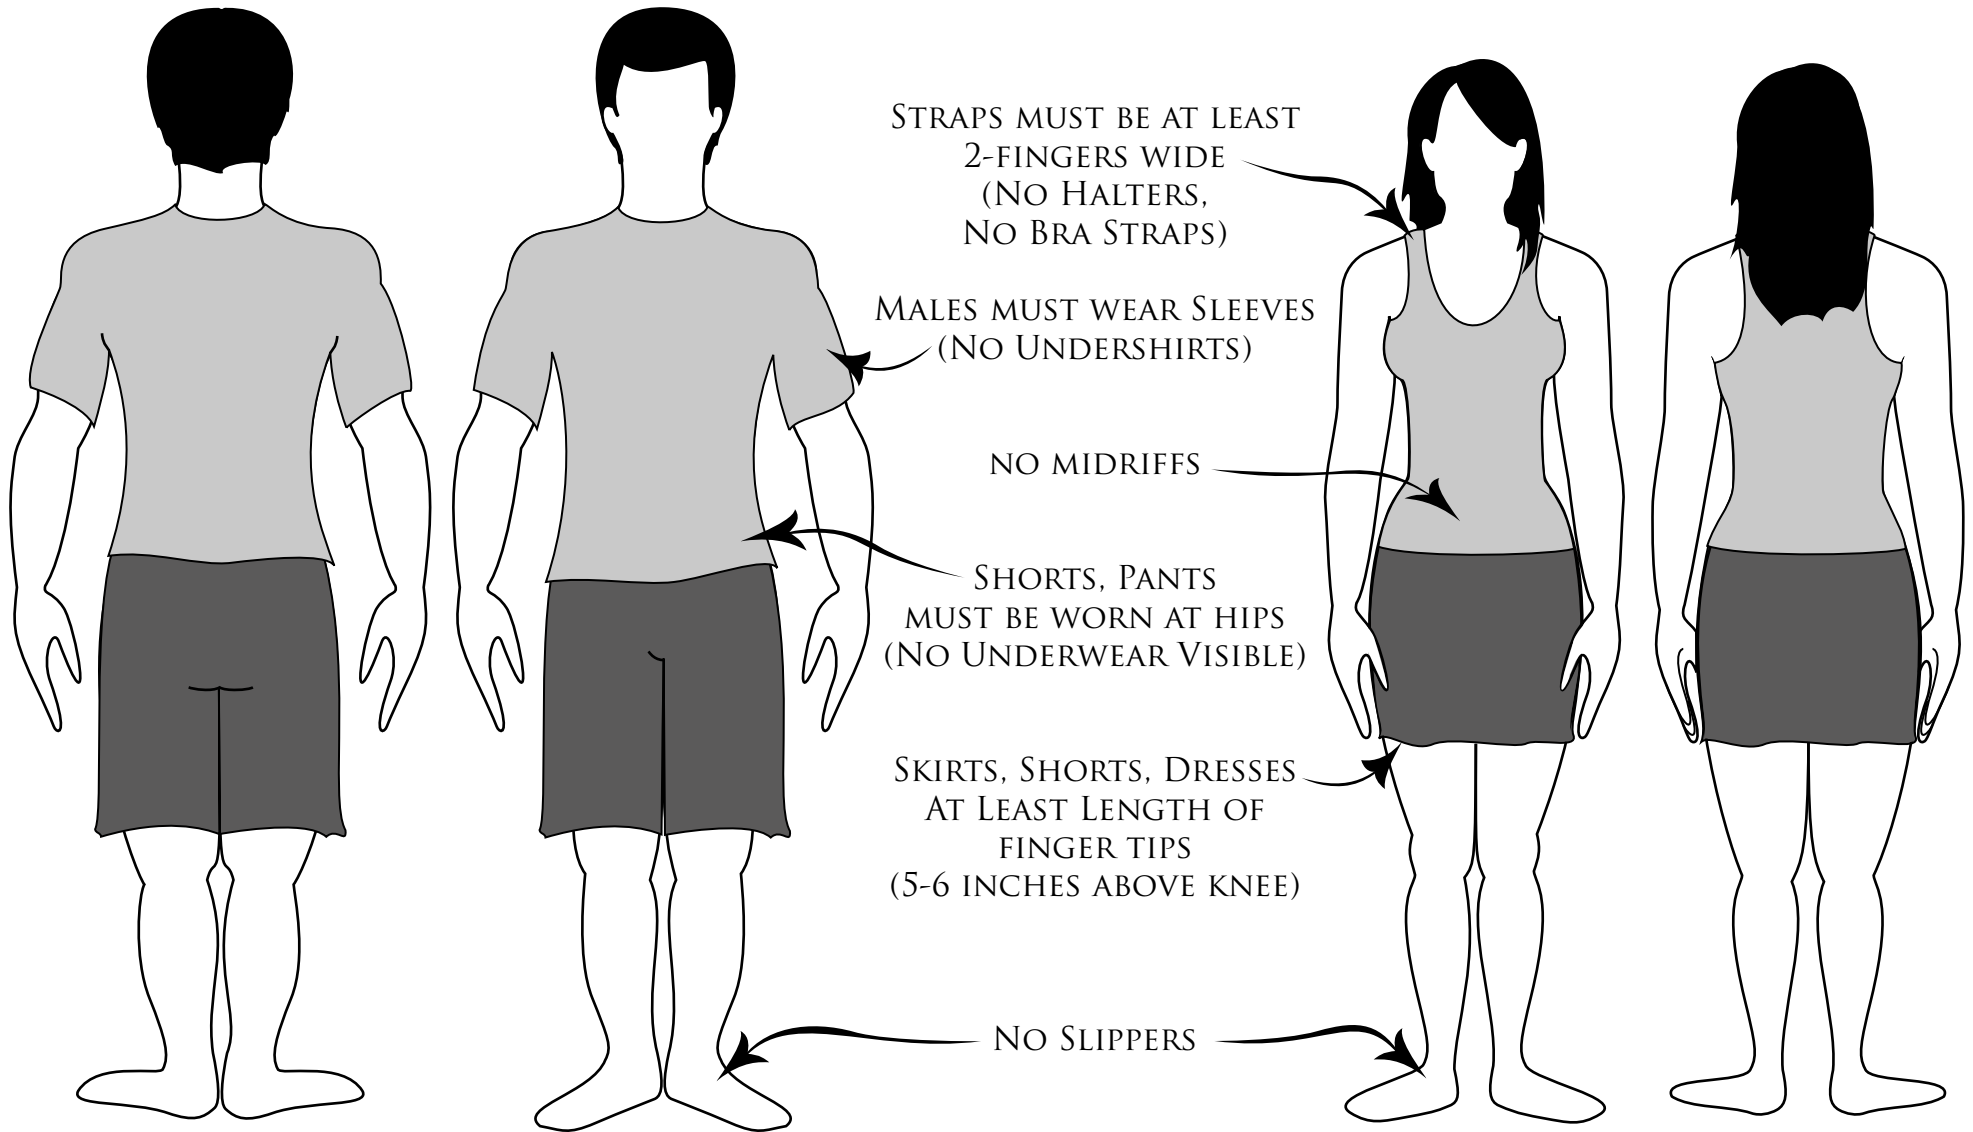

# RIVERHEAD CSD DRESS CODE

(MINIMUM ALLOWABLE DRESS IS PICTURED)

1

2

3

4

5

6

7

8

9

10